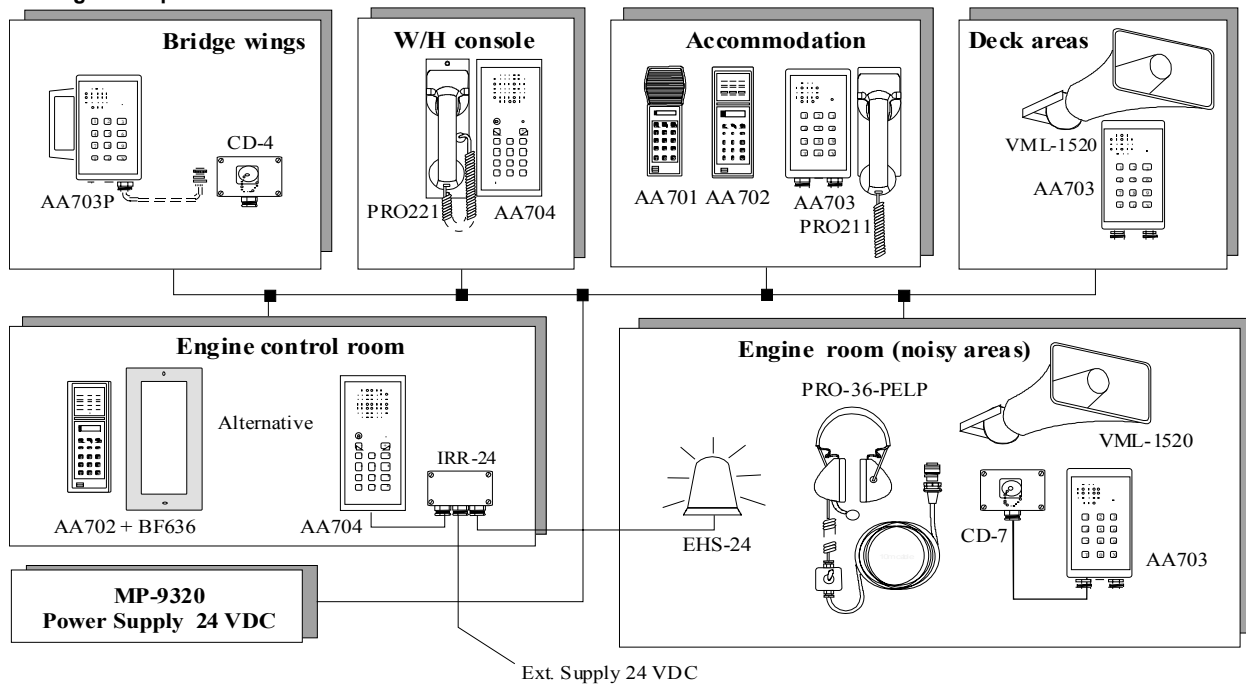

PRO-700

All to all Intercom system

System Pro700 is an "All to All" loud or low speaking handsfree system with max. capacity of 40 stations. The system does not use a central exchange, all stations are micro-processor controlled, providing an extensive range of standard and optional programmable features.

Features

- Max. capacity of 40 stations (recommended system size, max. 20 stations)
- Standard Power input: 24 – 27 VDC, 4 A.
- No system exchange
- Priorities
- Cabin stations with privacy and display
- All Call and two Group Calls with auto answer-back
- One program distribution channel
- Simple installation, loop cabling.
- Handsfree conversation, semi duplex.
- Remote control of external audible or visible signal devices
- Interface possibilities to Public Address and PABX (only one preprogrammed number)
- Amplifier (10W) to be built into stations AA703 and AA704.
- Local 24VDC supply needed.
- Additional 8 ohm loud-speaker

PRO-700 All-to-all Intercom System

Marine

Config. example

The cabin station's LCD display provide useful informations.

The system have both Main and Sub stations and are individually programable.

The other system stations have a built-in relay which can be used to operate an external relay for calling signals or other facilities activated by the calling subscriber.

The system has one speech channel and can have one program distribution channel .

The T-button is provided for manual control of the speech and the X-button is used to cancell the conversa-tion. Either party may cancel the call.